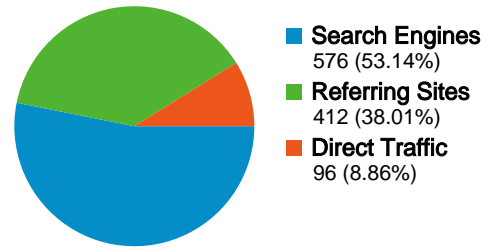

Traffic Sources Overview

Jan 14, 2008 - Jan 20, 2008

Comparing to: Jan 7, 2008 - Jan 13, 2008

All traffic sources sent a total of 1,084 visits

-  **8.86% Direct Traffic**
Previous: 7.89% (12.18%)
-  **38.01% Referring Sites**
Previous: 44.19% (-14.00%)
-  **53.14% Search Engines**
Previous: 47.91% (10.90%)