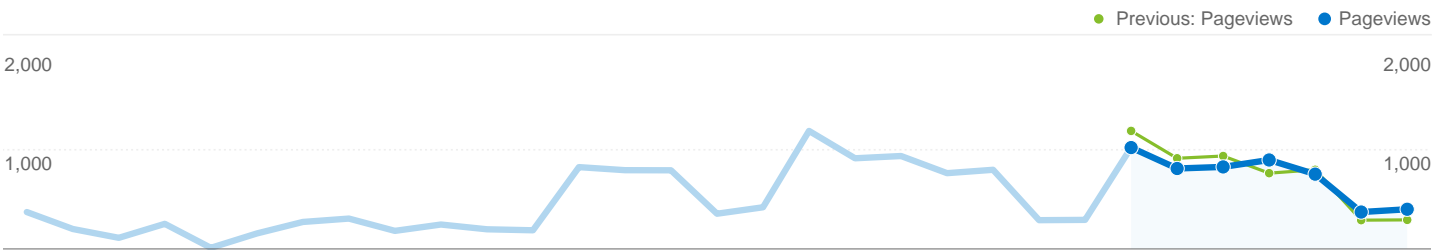

Jan 14, 2008 - Jan 20, 2008	37	3.41%
% Change	37.04%	37.04%

Jan 14, 2008 - Jan 20, 2008	8	1.39%
% Change	60.00%	60.00%

1,084 visits came from 20 countries/territories

Site Usage

Visits	Pages/Visit	Avg. Time on Site	% New Visits	Bounce Rate	
1,084 Previous: 1,102 (-1.63%)	4.69 Previous: 4.71 (-0.36%)	00:02:31 Previous: 00:02:26 (3.24%)	65.87% Previous: 62.16% (5.96%)	45.20% Previous: 46.82% (-3.46%)	
Country/Territory	Visits	Pages/Visit	Avg. Time on Site	% New Visits	Bounce Rate
United Kingdom					
Jan 7, 2008 - Jan 13, 2008	1,037	4.90	00:02:34	60.27%	44.84%
Jan 14, 2008 - Jan 20, 2008	1,019	4.88	00:02:39	63.98%	43.08%
% Change	-1.74%	-0.44%	3.40%	6.16%	-3.92%
United States					
Jan 7, 2008 - Jan 13, 2008	38	1.39	00:00:17	94.74%	86.84%
Jan 14, 2008 - Jan 20, 2008	41	1.73	00:00:16	92.68%	80.49%
% Change	7.89%	24.16%	-3.58%	-2.17%	-7.32%
Ireland					
Jan 7, 2008 - Jan 13, 2008	7	1.00	00:00:00	85.71%	100.00%

1 - 10 of 20

Pages on this site were viewed a total of 5,083 times

 **5,083 Pageviews**
Previous: 5,186 (-1.99%)

 **3,516 Unique Views**
Previous: 3,588 (-2.01%)

 **45.20% Bounce Rate**
Previous: 46.82% (-3.46%)