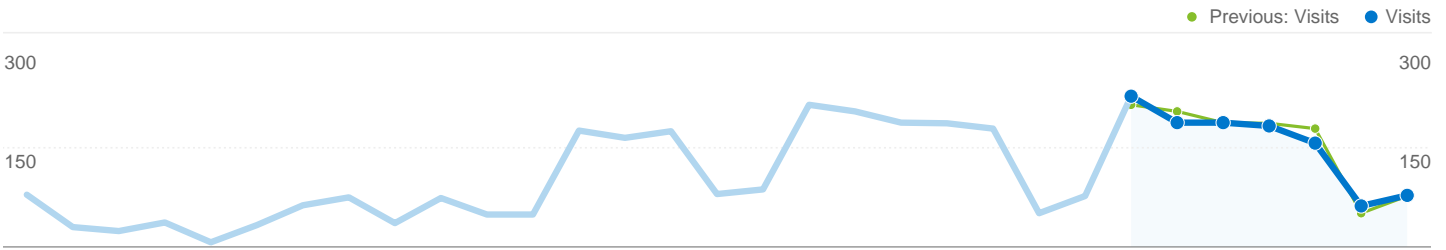

928 people visited this site

1,084 Visits
Previous: 1,102 (-1.63%)

928 Absolute Unique Visitors
Previous: 907 (2.32%)

5,083 Pageviews
Previous: 5,186 (-1.99%)

4.69 Average Pageviews
Previous: 4.71 (-0.36%)

00:02:31 Time on Site
Previous: 00:02:26 (3.24%)

45.20% Bounce Rate
Previous: 46.82% (-3.46%)

65.87% New Visits
Previous: 62.16% (5.96%)

Technical Profile

Browser	Visits	% visits
Internet Explorer		
Jan 7, 2008 - Jan 13, 2008	1,011	91.74%
Jan 14, 2008 - Jan 20, 2008	990	91.33%
% Change	-2.08%	-2.08%
Firefox		
Jan 7, 2008 - Jan 13, 2008	70	6.35%
Jan 14, 2008 - Jan 20, 2008	70	6.46%
% Change	0.00%	0.00%
Safari		
Jan 7, 2008 - Jan 13, 2008	8	0.73%
Jan 14, 2008 - Jan 20, 2008	12	1.11%

Connection Speed	Visits	% visits
Cable		
Jan 7, 2008 - Jan 13, 2008	461	41.83%
Jan 14, 2008 - Jan 20, 2008	481	44.37%
% Change	4.34%	4.34%
Unknown		
Jan 7, 2008 - Jan 13, 2008	363	32.94%
Jan 14, 2008 - Jan 20, 2008	310	28.60%
% Change	-14.60%	-14.60%
DSL		
Jan 7, 2008 - Jan 13, 2008	211	19.15%
Jan 14, 2008 - Jan 20, 2008	215	19.83%

Traffic Sources Overview

Jan 14, 2008 - Jan 20, 2008

Comparing to: Jan 7, 2008 - Jan 13, 2008

All traffic sources sent a total of 1,084 visits

-  **8.86% Direct Traffic**
Previous: 7.89% (12.18%)
-  **38.01% Referring Sites**
Previous: 44.19% (-14.00%)
-  **53.14% Search Engines**
Previous: 47.91% (10.90%)