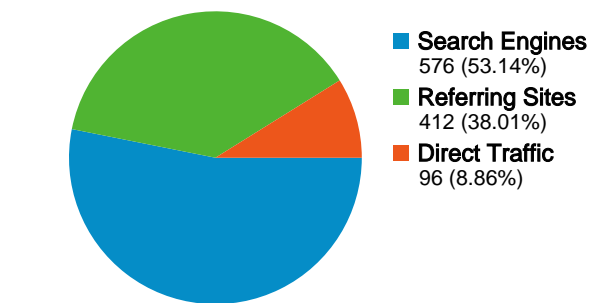

Site Usage

1,084 Visits
Previous: 1,102 (-1.63%)

45.20% Bounce Rate
Previous: 46.82% (-3.46%)

5,083 Pageviews
Previous: 5,186 (-1.99%)

00:02:31 Avg. Time on Site
Previous: 00:02:26 (3.24%)

4.69 Pages/Visit
Previous: 4.71 (-0.36%)

65.87% % New Visits
Previous: 62.16% (5.96%)

Visitors Overview

Map Overlay world

Traffic Sources Overview

Content Overview		
Pages	Pageviews	% Pageviews
/		
Jan 7, 2008 - Jan 13, 2008	727	14.02%
Jan 14, 2008 - Jan 20, 2008	729	14.34%
% Change	0.28%	0.28%
/abouttristarhomes/jobs/		
Jan 7, 2008 - Jan 13, 2008	431	8.31%
Jan 14, 2008 - Jan 20, 2008	420	8.26%
% Change	-2.55%	-2.55%
/findhome/		
Jan 7, 2008 - Jan 13, 2008	373	7.19%
Jan 14, 2008 - Jan 20, 2008	372	7.32%
% Change	-0.27%	-0.27%
/findhome/apply/		
Jan 7, 2008 - Jan 13, 2008	240	4.63%
Jan 14, 2008 - Jan 20, 2008	222	4.37%
% Change	-7.50%	-7.50%
/findhome/homeavail/		
Jan 7, 2008 - Jan 13, 2008	141	2.72%
Jan 14, 2008 - Jan 20, 2008	164	3.23%
% Change	16.31%	16.31%

928 people visited this site

1,084 Visits
Previous: 1,102 (-1.63%)

928 Absolute Unique Visitors
Previous: 907 (2.32%)

5,083 Pageviews
Previous: 5,186 (-1.99%)

4.69 Average Pageviews
Previous: 4.71 (-0.36%)

1 - 10 of 20

Pages on this site were viewed a total of 5,083 times

 **5,083 Pageviews**
Previous: 5,186 (-1.99%)

 **3,516 Unique Views**
Previous: 3,588 (-2.01%)

 **45.20% Bounce Rate**
Previous: 46.82% (-3.46%)