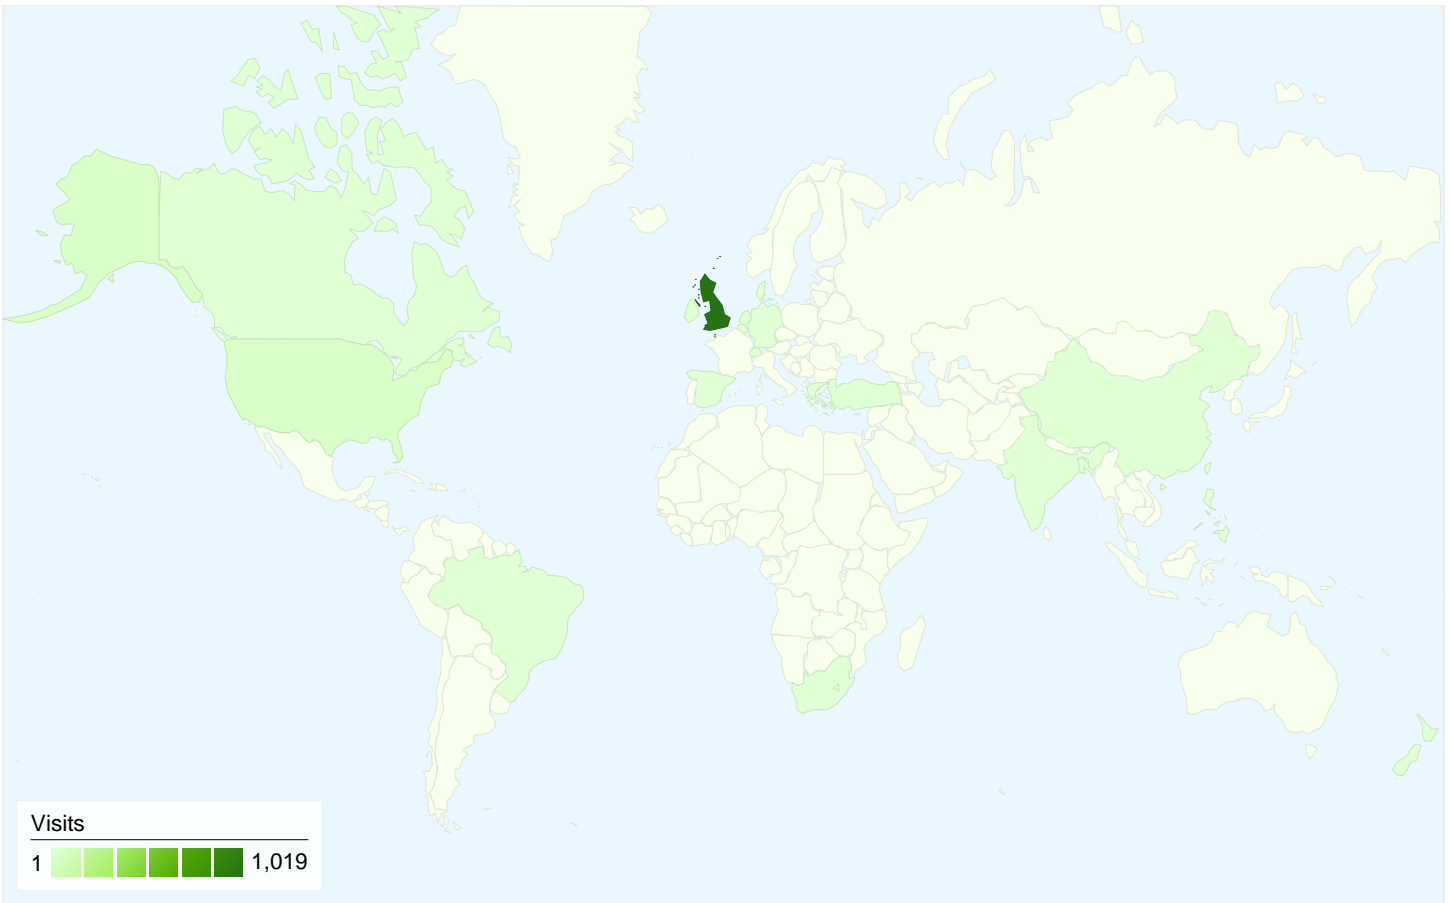

1,084 visits came from 20 countries/territories

Site Usage

Visits	Pages/Visit	Avg. Time on Site	% New Visits	Bounce Rate	
1,084 Previous: 1,102 (-1.63%)	4.69 Previous: 4.71 (-0.36%)	00:02:31 Previous: 00:02:26 (3.24%)	65.87% Previous: 62.16% (5.96%)	45.20% Previous: 46.82% (-3.46%)	
Country/Territory	Visits	Pages/Visit	Avg. Time on Site	% New Visits	Bounce Rate
United Kingdom					
Jan 7, 2008 - Jan 13, 2008	1,037	4.90	00:02:34	60.27%	44.84%
Jan 14, 2008 - Jan 20, 2008	1,019	4.88	00:02:39	63.98%	43.08%
% Change	-1.74%	-0.44%	3.40%	6.16%	-3.92%
United States					
Jan 7, 2008 - Jan 13, 2008	38	1.39	00:00:17	94.74%	86.84%
Jan 14, 2008 - Jan 20, 2008	41	1.73	00:00:16	92.68%	80.49%
% Change	7.89%	24.16%	-3.58%	-2.17%	-7.32%
Ireland					
Jan 7, 2008 - Jan 13, 2008	7	1.00	00:00:00	85.71%	100.00%