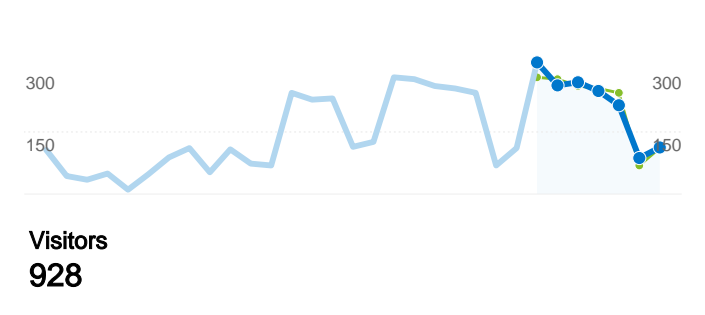

Visitors Overview