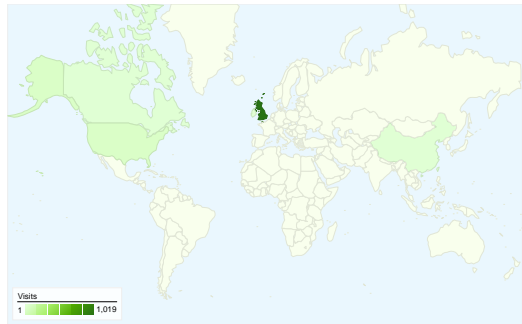

Map Overlay world