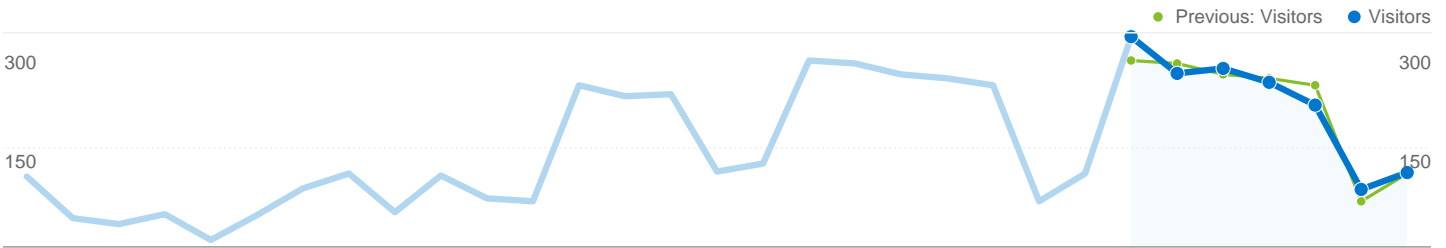

Site Usage

1,084 Visits
Previous: 1,102 (-1.63%)

45.20% Bounce Rate
Previous: 46.82% (-3.46%)

5,083 Pageviews
Previous: 5,186 (-1.99%)

00:02:31 Avg. Time on Site
Previous: 00:02:26 (3.24%)

4.69 Pages/Visit
Previous: 4.71 (-0.36%)

65.87% % New Visits
Previous: 62.16% (5.96%)

Visitors Overview

Map Overlay world

Traffic Sources Overview

Content Overview		
Pages	Pageviews	% Pageviews
/		
Jan 7, 2008 - Jan 13, 2008	727	14.02%
Jan 14, 2008 - Jan 20, 2008	729	14.34%
% Change	0.28%	0.28%
/abouttristarhomes/jobs/		
Jan 7, 2008 - Jan 13, 2008	431	8.31%
Jan 14, 2008 - Jan 20, 2008	420	8.26%
% Change	-2.55%	-2.55%
/findhome/		
Jan 7, 2008 - Jan 13, 2008	373	7.19%
Jan 14, 2008 - Jan 20, 2008	372	7.32%
% Change	-0.27%	-0.27%
/findhome/apply/		
Jan 7, 2008 - Jan 13, 2008	240	4.63%
Jan 14, 2008 - Jan 20, 2008	222	4.37%
% Change	-7.50%	-7.50%
/findhome/homeavail/		
Jan 7, 2008 - Jan 13, 2008	141	2.72%
Jan 14, 2008 - Jan 20, 2008	164	3.23%
% Change	16.31%	16.31%

928 people visited this site

1,084 Visits
Previous: 1,102 (-1.63%)

928 Absolute Unique Visitors
Previous: 907 (2.32%)

5,083 Pageviews
Previous: 5,186 (-1.99%)

4.69 Average Pageviews
Previous: 4.71 (-0.36%)

1 - 10 of 20

Pages on this site were viewed a total of 5,083 times

 **5,083 Pageviews**
Previous: 5,186 (-1.99%)

 **3,516 Unique Views**
Previous: 3,588 (-2.01%)

 **45.20% Bounce Rate**
Previous: 46.82% (-3.46%)