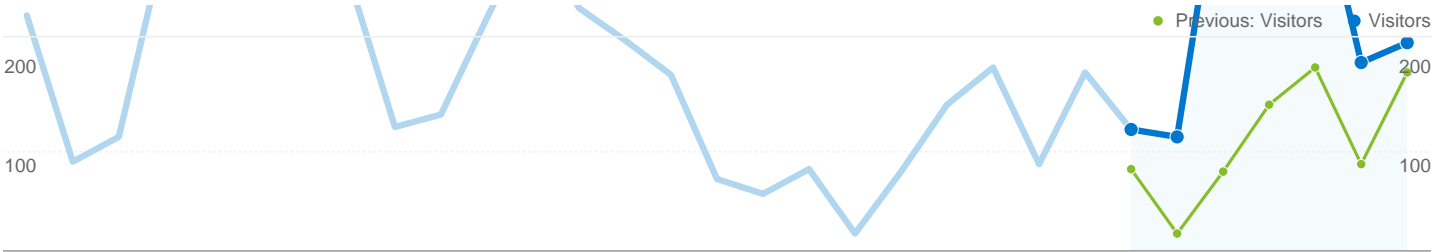

### Site Usage

**781 Visits**  
Previous: 325 (140.31%)

**46.86% Bounce Rate**  
Previous: 50.15% (-6.56%)

**3,573 Pageviews**  
Previous: 1,426 (150.56%)

**00:02:27 Avg. Time on Site**  
Previous: 00:01:59 (23.30%)

### Visitors Overview

**Visitors**  
**675**

# Visitors Overview

Dec 31, 2007 - Jan 6, 2008  
 Comparing to: Dec 24, 2007 - Dec 30, 2007

## 675 people visited this site

**781 Visits**  
 Previous: 325 (140.31%)

**675 Absolute Unique Visitors**  
 Previous: 299 (125.75%)

**3,573 Pageviews**  
 Previous: 1,426 (150.56%)

**4.57 Average Pageviews**  
 Previous: 4.39 (4.27%)