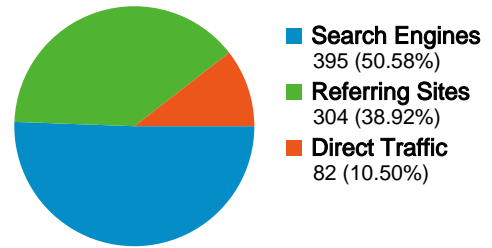

Top Traffic Sources

Sources	Visits	% visits
google (organic)		
Dec 24, 2007 - Dec 30, 2007	111	34.15%
Dec 31, 2007 - Jan 6, 2008	293	37.52%
% Change	163.96%	163.96%
stockton.gov.uk (referral)		
Dec 24, 2007 - Dec 30, 2007	102	31.38%
Dec 31, 2007 - Jan 6, 2008	284	36.36%
% Change	178.43%	178.43%
(direct) ((none))		
Dec 24, 2007 - Dec 30, 2007	52	16.00%
Dec 31, 2007 - Jan 6, 2008	82	10.50%
% Change	57.69%	57.69%
live (organic)		
Dec 24, 2007 - Dec 30, 2007	6	1.85%
Dec 31, 2007 - Jan 6, 2008	27	3.46%
% Change	350.00%	350.00%
yahoo (organic)		
Dec 24, 2007 - Dec 30, 2007	10	3.08%

Keywords	Visits	% visits
tristar homes		
Dec 24, 2007 - Dec 30, 2007	33	21.29%
Dec 31, 2007 - Jan 6, 2008	118	29.87%
% Change	257.58%	257.58%
tristar		
Dec 24, 2007 - Dec 30, 2007	28	18.06%
Dec 31, 2007 - Jan 6, 2008	65	16.46%
% Change	132.14%	132.14%
www.tristarhomes.co.uk		
Dec 24, 2007 - Dec 30, 2007	1	0.65%
Dec 31, 2007 - Jan 6, 2008	8	2.03%
% Change	700.00%	700.00%
tristar housing		
Dec 24, 2007 - Dec 30, 2007	2	1.29%
Dec 31, 2007 - Jan 6, 2008	7	1.77%
% Change	250.00%	250.00%
stockton borough council		
Dec 24, 2007 - Dec 30, 2007	2	1.29%