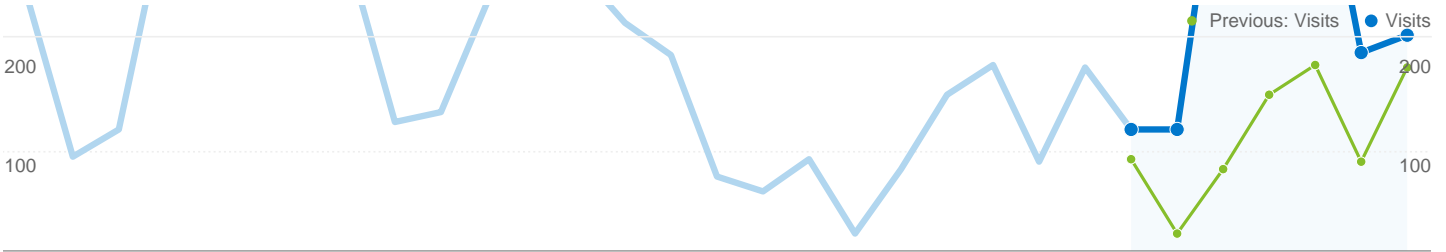

## 675 people visited this site

**781 Visits**  
 Previous: 325 (140.31%)

**675 Absolute Unique Visitors**  
 Previous: 299 (125.75%)

**3,573 Pageviews**  
 Previous: 1,426 (150.56%)

**4.57 Average Pageviews**  
 Previous: 4.39 (4.27%)

**00:02:27 Time on Site**  
 Previous: 00:01:59 (23.30%)

**46.86% Bounce Rate**  
 Previous: 50.15% (-6.56%)

**66.58% New Visits**  
 Previous: 75.38% (-11.68%)

## Technical Profile

Browser	Visits	% visits	Connection Speed	Visits	% visits
Internet Explorer			Cable		
Dec 24, 2007 - Dec 30, 2007	276	84.92%	Dec 24, 2007 - Dec 30, 2007	162	49.85%
Dec 31, 2007 - Jan 6, 2008	687	87.96%	Dec 31, 2007 - Jan 6, 2008	350	44.81%
% Change	148.91%	148.91%	% Change	116.05%	116.05%
Firefox			Unknown		
Dec 24, 2007 - Dec 30, 2007	32	9.85%	Dec 24, 2007 - Dec 30, 2007	62	19.08%
Dec 31, 2007 - Jan 6, 2008	72	9.22%	Dec 31, 2007 - Jan 6, 2008	216	27.66%
% Change	125.00%	125.00%	% Change	248.39%	248.39%
Mozilla			DSL		
Dec 24, 2007 - Dec 30, 2007	8	2.46%	Dec 24, 2007 - Dec 30, 2007	78	24.00%
Dec 31, 2007 - Jan 6, 2008	9	1.15%	Dec 31, 2007 - Jan 6, 2008	165	21.13%

# Traffic Sources Overview

Dec 31, 2007 - Jan 6, 2008  
 Comparing to: Dec 24, 2007 - Dec 30, 2007

All traffic sources sent a total of 781 visits

**10.50% Direct Traffic**  
 Previous: 16.00% (-34.38%)

**38.92% Referring Sites**  
 Previous: 36.31% (7.21%)