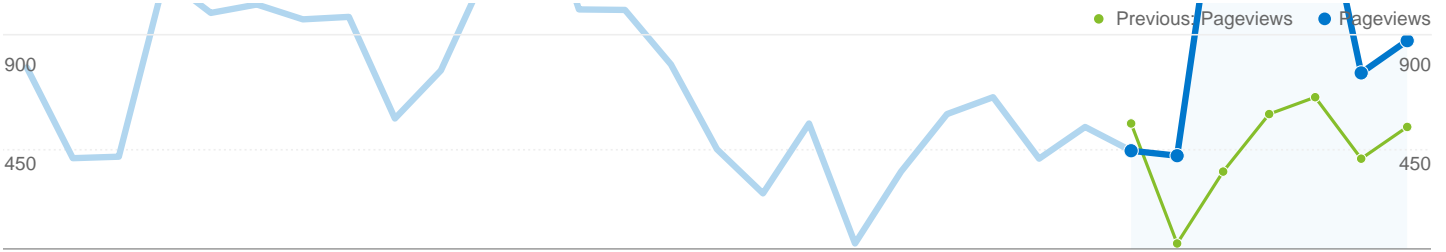

## 781 visits came from 21 countries/territories

### Site Usage

Visits	Pages/Visit	Avg. Time on Site	% New Visits	Bounce Rate	
<b>781</b> Previous: 325 (140.31%)	<b>4.57</b> Previous: 4.39 (4.27%)	<b>00:02:27</b> Previous: 00:01:59 (23.30%)	<b>66.58%</b> Previous: 75.38% (-11.68%)	<b>46.86%</b> Previous: 50.15% (-6.56%)	
Country/Territory	Visits	Pages/Visit	Avg. Time on Site	% New Visits	Bounce Rate
<b>United Kingdom</b>					
Dec 24, 2007 - Dec 30, 2007	281	4.82	00:02:15	71.53%	44.48%
Dec 31, 2007 - Jan 6, 2008	705	4.85	00:02:38	63.55%	43.69%
% Change	150.89%	0.54%	16.78%	-11.16%	-1.79%
<b>United States</b>					
Dec 24, 2007 - Dec 30, 2007	20	1.05	> 00:00:00	100.00%	95.00%
Dec 31, 2007 - Jan 6, 2008	44	1.61	00:00:33	93.18%	79.55%
% Change	120.00%	53.68%	32,400.00%	-6.82%	-16.27%
<b>Ireland</b>					
Dec 24, 2007 - Dec 30, 2007	4	1.00	00:00:00	100.00%	100.00%

# Content Overview

Dec 31, 2007 - Jan 6, 2008  
 Comparing to: Dec 24, 2007 - Dec 30, 2007

Pages on this site were viewed a total of 3,573 times

**3,573 Pageviews**  
 Previous: 1,426 (150.56%)

**2,475 Unique Views**  
 Previous: 979 (152.81%)